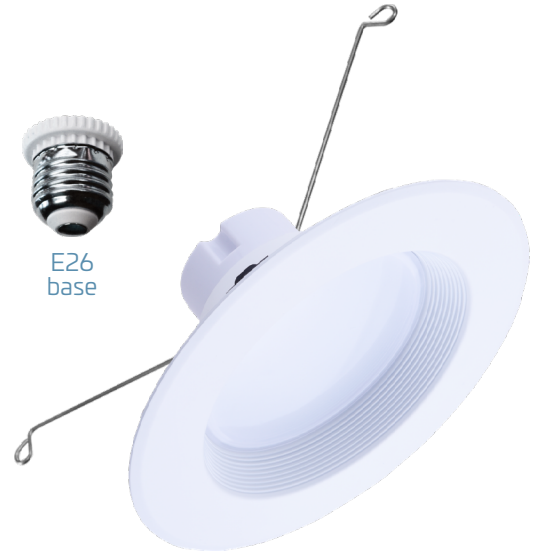

DK6 : 5/6" LED DOWNLIGHT KIT : 90CRI

DESCRIPTION

The ultra-efficient LED Downlight Kit is designed to retrofit into existing incandescent recessed downlights, reducing energy consumption by up to 80%.

FEATURES

- Fits many popular 5" & 6" recessed downlight fixtures
- Integrated white aluminum powder coated trim
- E26 and GU24 bases included
- Dimmable 10-100%
- Lasts up to 30X longer than traditional incandescent
- Choice of four color temperatures
- Instant-on, no warm-up time

WARRANTY

- 5 year limited warranty; see eiko.com for warranty details

APPLICATIONS

- Healthcare
- Hospitality
- Office
- Property Management
- Residential
- Retail

PERFORMANCE	Power Consumption	12W	18W
	Lumens	800	1,250
	Efficacy (LPW)	67	69
	CRI	90+	
	CCT	2700K/3000K/4000K/5000K	
	Life (L70)	35,000 hours	
ELECTRICAL	Power Factor	>0.7	
	Input Voltage	120V @60Hz	
CONSTRUCTION	Operating Temperature		
	Base	E26	
LISTINGS	Certification(s)	ENERGY STAR® Rated; cULus Classified	
	Material Usage	RoHS Compliant; no mercury or lead	
	Environment	UL Wet Location Listed; IC rated for use in insulated ceilings