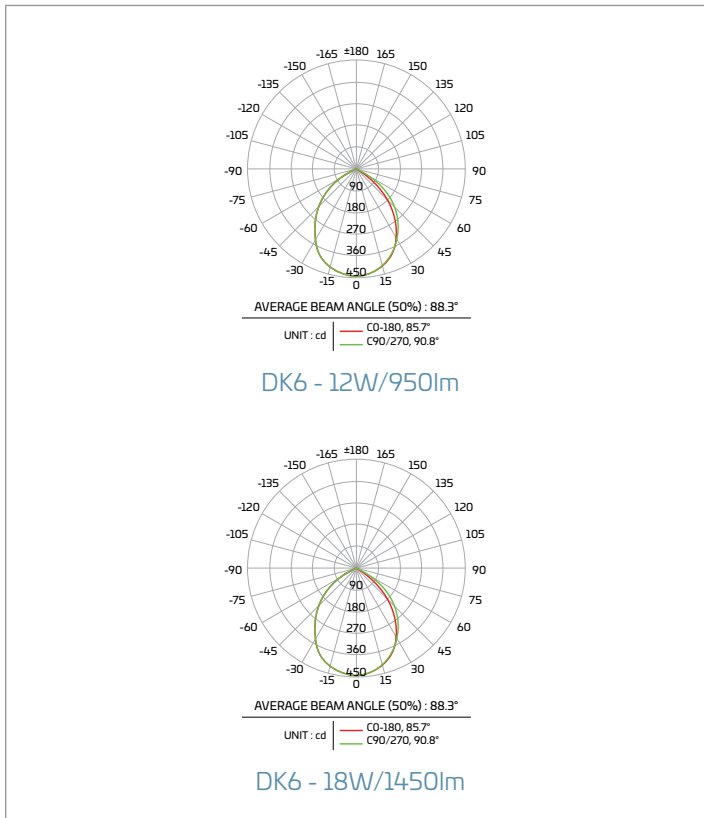

PHOTOMETRICS

DIMMER COMPATIBILITY

Dimmer	12 W	18 W	Dimmer	12 W	18 W
AH SDM/600/WHTE 600W	✓	✓	LUTRON TG-603PGH-WH	✓	✓
AH SDM3/1000/WHTE 1000W	✓	✓	LUTRON TGCL-153PH-WH	✓	✓
ALMOND LUXDM600-12 600W	✓	✗	LUTRON CT-103P-WH 1000W	✗	✗
CTL DM600-12-3 600W	✓	✓	LUTRON CTCL-153P-WH 600W	✗	✗
GE 18024 600W	✓	✓	LUTRON D-600PH-3CK 600W	✗	✗
LEVITON IPI06 600W	✗	✗	LUTRON D-600PH-DK 600W	✗	✓
LEVITON IPI06-1LZ 600W	✓	✓	LUTRON D-600RH-DK 600W	✓	✗
LEVITON White/Lvory/Light Almond IPI10-1LZ 600W	✓	✓	LUTRON D-600R-IV 600W	✓	✓
LEVITON 603-6631-A 600W	✓	✓	LUTRON D-600R-WH 600W	✓	✗
LEVITON 6631-A 600W	✓	✓	LUTRON DV-600PH-WH 600W	✓	✓
LEVITON 6631-LA 600W	✓	✓	LUTRON DV-603P600W	✓	✓
LEVITON 6631-LA 600W	✓	✓	LUTRON DV-603PH-WH 600W	✓	✓
LEVITON 6683 600W	✓	✗	LUTRON DV-603PH 600W	✓	✓
LEVITON 6683-1OZ 600W	✓	✗	LUTRON DV-603P 600W	✗	✓
LEVITON 6683-1W 600W	✗	✗	LUTRON DVCL-153PH 600W	✗	✗
LEVITON 6684 600W	✗	✗	LUTRON DVCL-153P-WH 600W	✗	✗
LEVITON LIGHT ALMOND NO.6672 600W	✓	✓	LUTRON DVW-600PH-WH 600W	✗	✓
LEVITON WHITE NO.IPL06 600W	✓	✓	LUTRON DVWCL-153PH-WH 600W	✗	✗
LUTRON AY-600PH-WH	✗	✓	LUTRON LGCL-153CL 600W	✗	✗
LUTRON AY-600P-WH	✓	✓	LUTRON MAW-600 600W	✗	✗
LUTRON AYCL-153PH	✓	✓	LUTRON MAW-600H-AL 600W	✗	✗
LUTRON AYCL-153P-WH	✗	✓	LUTRON MAW-600H-WH 600W	✗	✗
LUTRON DV-600P-WH	✓	✓	LUTRON S-10PH 1000W	✓	✓
LUTRON DVCL-253PH	✓	✓	LUTRON S-600 600W	✓	✓
LUTRON MACL-153MH-WH	✓	✓	LUTRON S-600-AL 600W	✓	✓
LUTRON MACL-153MLH-WH	✓	✓	LUTRON S-600-IV 600W	✓	✓
LUTRON MACL-153MR-WH	✗	✓	LUTRON S-600PR-WH 600W	✗	✗
LUTRON MACL-153M-WH	✗	✓	LUTRON S-603PH-WH 600W	✓	✓
LUTRON MA-RH	✗	✗	LUTRON SCL-153P-WH 600W	✓	✓
LUTRON MSCL-OP153MH-WH	✓	✓	LUTRON TG-600PH-IV 600W	✗	✓
LUTRON PD-6WCL	✓	✓	LUTRON TG-600PH-WH 600W	✓	✓
LUTRON S-600H-WH 600W	✗	✗	LUTRON TGCL-153PH-WH 600W	✗	✗
LUTRON S-600P-WH	✗	✓	LUTRON TGCL-153PLH-WH 600W	✗	✓
LUTRON S-600P-WH	✗	✗	Maxxima MEW-DM600	✗	✗
LUTRON S-603PGH-WH 600W	✓	✓			
LUTRON SCL-153PH-WH	✓	✓			
LUTRON SELV-300P-WH	✓	✓