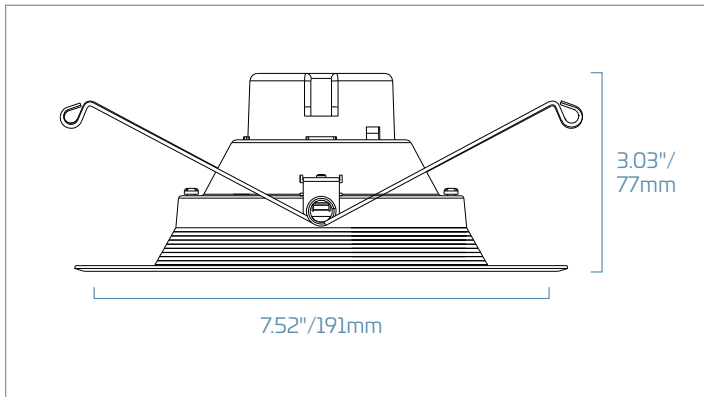

PERFORMANCE SUMMARY

Order Code	Item #	Lumens	Watts	LPW	CCT	CRI	Life/Hours	Replaces Incan.	ES
10341	DK6-12W/8/927-D-120-W/B	800	12W		2700K	90+	35,000	65W BR	★
10342	DK6-12W/8/930-D-120-W/B	800	12W		3000K	90+	35,000	65W BR	★
10343	DK6-12W/8/940-D-120-W/B	800	12W		4000K	90+	35,000	65W BR	★
10344	DK6-12W/8/950-D-120-W/B	800	12W		5000K	90+	35,000	65W BR	★
10345	DK6-18W/12.5/927-D-120-W/B	1,250	18W		2700K	90+	35,000	100W BR	★
10346	DK6-18W/12.5/930-D-120-W/B	1,250	18W		3000K	90+	35,000	100W BR	★
10347	DK6-18W/12.5/940-D-120-W/B	1,250	18W		4000K	90+	35,000	100W BR	★
10350	DK6-18W/12.5/950-D-120-W/B	1,250	18W		5000K	90+	35,000	100W BR	★

NOTE: Use order code when ordering. ★ENERGY STAR® Rated

DIMENSIONS