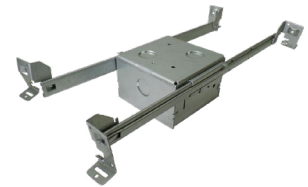

Project: _____ Type: _____

Drawn by: _____ Catalogue #: _____ Date: _____

Individual Spec Sheet

FLEXLED HOUSINGS

ORDERING INFORMATION

Order code: 63310
Model number: RF4IN/JUNCBOX/STD
UPC: 069549633100
Case quantity: 6

PHYSICAL DATA

Type: Junction box new construction
Square ceiling cutout: 3 7/8 " (98 mm)
Ceiling: 1/2" up to 1" (12.7 mm up to 25.4 mm)
Mounting brackets: Allows vertical adjustment of bar hangers up to 1"

COMPATIBLE PRODUCTS

Order code	Description
63221	STD LED Modules 11.8 W
63222	STD LED Modules 11.8 W
63223	STD LED Modules 11.8 W
63224	STD LED Modules 14.7 W
63225	STD LED Modules 14.7 W
63226	STD LED Modules 14.7 W
63292	6" trims
63293	6" trims
63294	6" trims

**quick
ship**

**Fire
rated**

Qty	Description	Price

I accept the specifications of the luminaire configuration mentioned above.

Name: _____
Company: _____
Signature: _____

Date: _____

Data is based upon tests performed in a controlled environment. Actual performance can vary depending on operating conditions.
All products are subject to change or may be discontinued any time without notice.