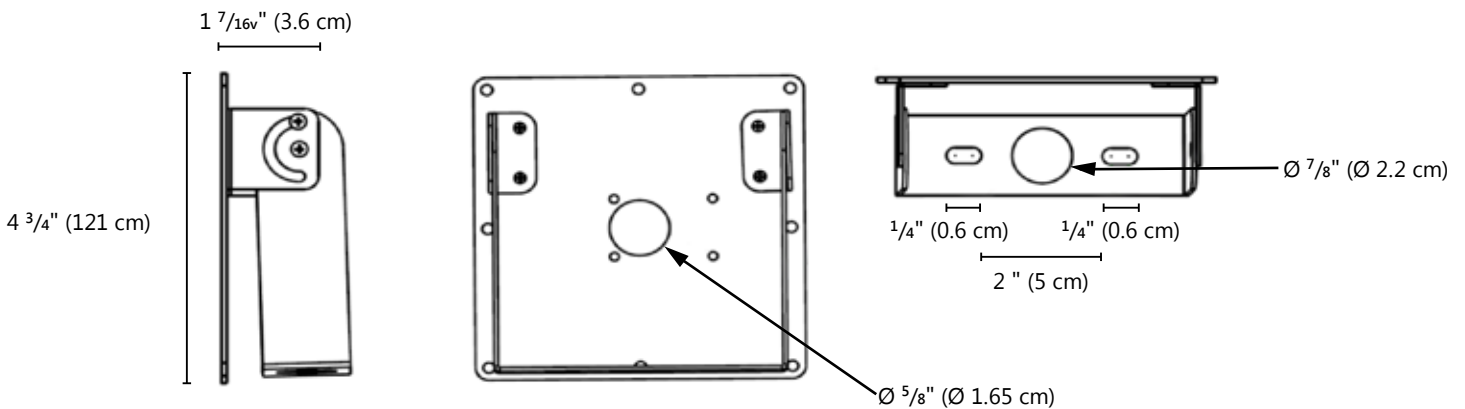

ORDERING INFORMATION

Order code: 63346
 Description: TR-YK/BACKET/WP/SLM/STD
 UPC: 069549633469
 Case quantity: 30

TECHNICAL DRAWINGS

COMPATIBLE LUMINAIRES

Type	Order code	Description
UNIVERSAL SLIM SERIES	63314	LED/WP/SLM/20W/40K/120-277V/STD
UNIVERSAL SLIM SERIES	63315	LED/WP/SLM/30W/40K/120-277V/STD

The attached data is provided to assist users in making lighting decisions based on various assumptions, factors and methods. Resources and efforts have been put in place to account for the data and the development of this tool however STANDARD does not warrant or guarantee that the results obtained will be accurate under actual use conditions. A lighting layout is recommend to ensure the proper light levels are attained to satisfy the demand of the application Data is based upon tests performed in a controlled environment and representative of relative performance. Actual performance can vary depending on operating conditions. Specifications are subject to change without notice.