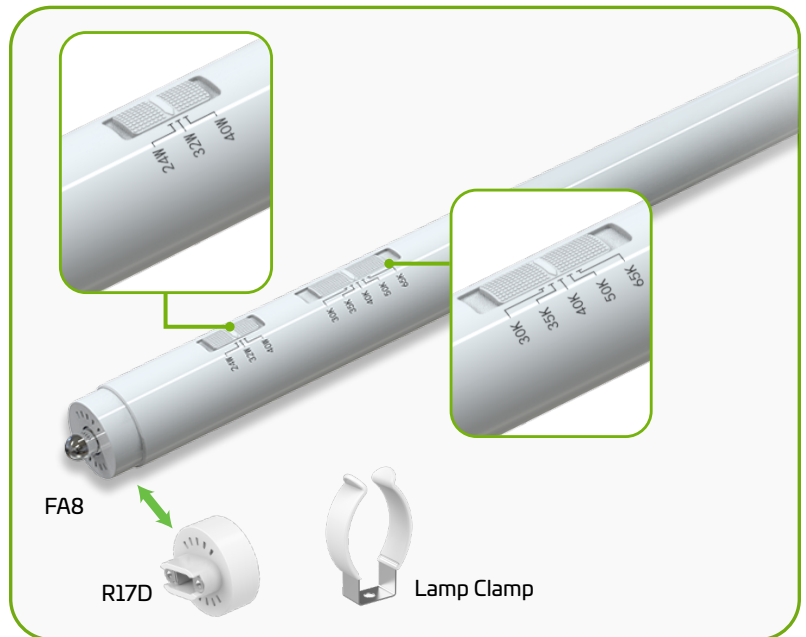

# ONE TUBE. EVERY 8FT RETROFIT.

EiKO's 8ft Type-B LED T8 replaces 59W, 86W, and 96W fluorescent tubes with a single, field-adjustable SKU delivering up to 5,500 lumens and 146 lumens per watt.

## KEY FEATURES

- PowerSET: 40W/32W/24W field-adjustable wattage via dip switch
- ColorSET: 3000K/3500K/4000K/5000K/6500K field-adjustable color temperature
- Type B ballast bypass - double-ended wiring, direct to line voltage
- Frosted glass construction with 210° beam angle
- Interchangeable FA8 & R17D end caps and lamp clamps included
- 50,000-hour rated life (L70)
- 5-year limited warranty

ORDER CODE	MODEL NAME	SIZE	VOLTAGE (V)	WATTS (W)	LUMENS (LM)	CCT (K)
16303	LPS40T8-96-BDG-8FCCT-U-FA8R17D	8ft	120-277V	40/32/24W	5500/4400/3500 lm	3000/3500/4000/5000/6500K

Default setting: Max power, 4000K