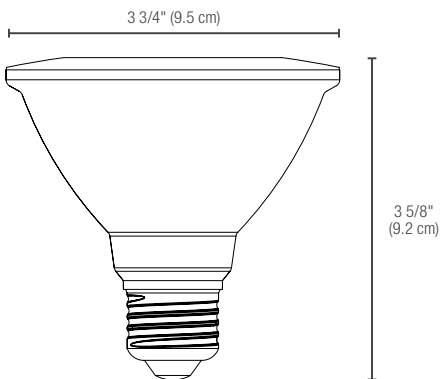

DIMENSIONS

COMPATIBLE DIMMERS¹

Brand	Model
LUTRON	HCL453P, DVCL-153P, CTCL-153P
COOPER	DAL06P*
LEVITON	6615*

3 ^{yr's}
warranty

dimmable

damp location

enclosed fixture

ICES 005

RoHS

UL CERTIFIED

FCC