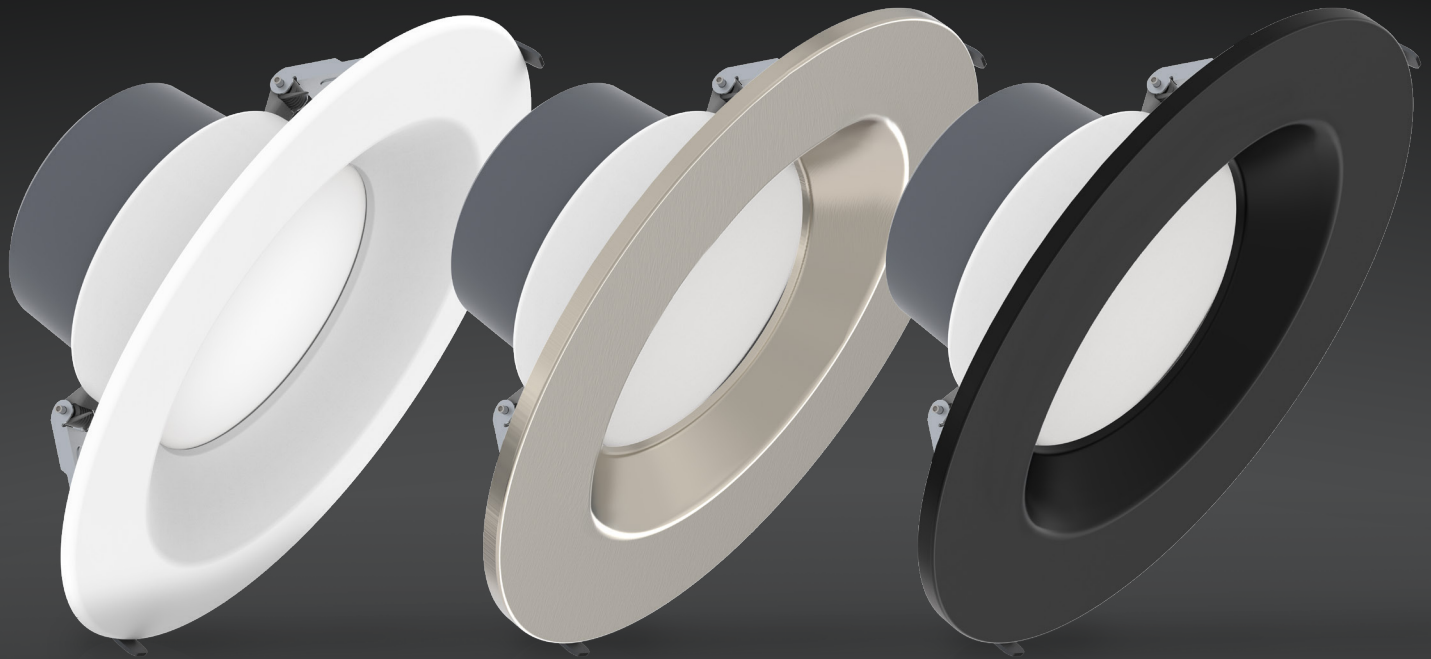

to meet building code requirements

26" Flexible Conduit Whip

with knockout quick connector

Rough-in Plate Mounting

for T-Grid and drywall installation

RETAIL

Highlighting products and create inviting shopping environments. Ideal for boutiques, showrooms, and shopping malls, they provide precise directional lighting that enhances colour rendering and draws attention to key displays.

COMMERCIAL

In offices, schools, and healthcare facilities, recessed lighting delivers efficient, uniform illumination ideal for productivity and comfort. Its low-profile design minimizes glare while maintaining a professional aesthetic across large or high-traffic areas.