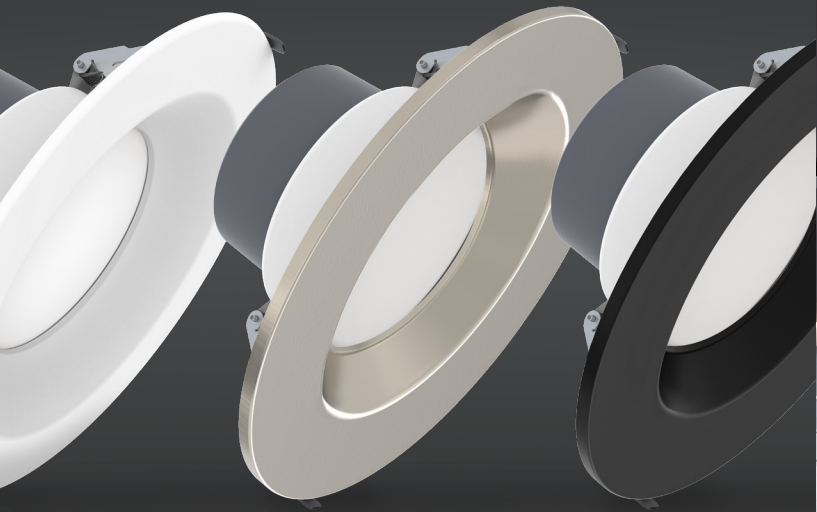

CDL03 Series

COMMERCIAL DOWNLIGHTS

Simplifying Installation & Reducing Labour Time

CDL03 COMMERCIAL DOWNLIGHTS

KEY FEATURES

Power Selectable

5 power settings per fixture

5CCT Selectable

to meet building code requirements

26" Flexible Conduit Whip

with knockout quick connector

Rough-in Plate Mounting

for T-Grid and drywall installation

RETAIL

Highlighting products and create inviting shopping environments. Ideal for boutiques, showrooms, and shopping malls, they provide precise directional lighting that enhances colour rendering and draws attention to key displays.

COMMERCIAL

In offices, schools, and healthcare facilities, recessed lighting delivers efficient, uniform illumination ideal for productivity and comfort. Its low-profile design minimizes glare while maintaining a professional aesthetic across large or high-traffic areas.