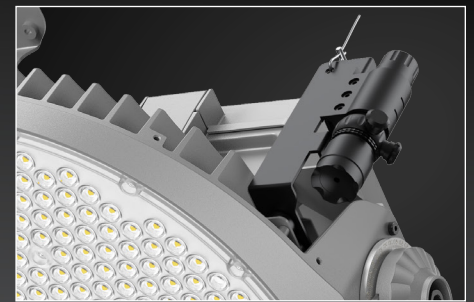

Check out our
YouTube channel for
more information on
our products!

Lumen Output Tables

by Product Number

SPT-600W-3P-50K-30D-UD-GR		SPT-900W-3P-50K-22D-UD-GR	
5000K		5000K	
400W	68,000 lm	700W	119,000 lm
500W	85,000 lm	800W	136,000 lm
600W	102,000 lm	900W	153,000 lm

Magnetic Laser

Quick, magnetic design for precision aiming
(sold separately)