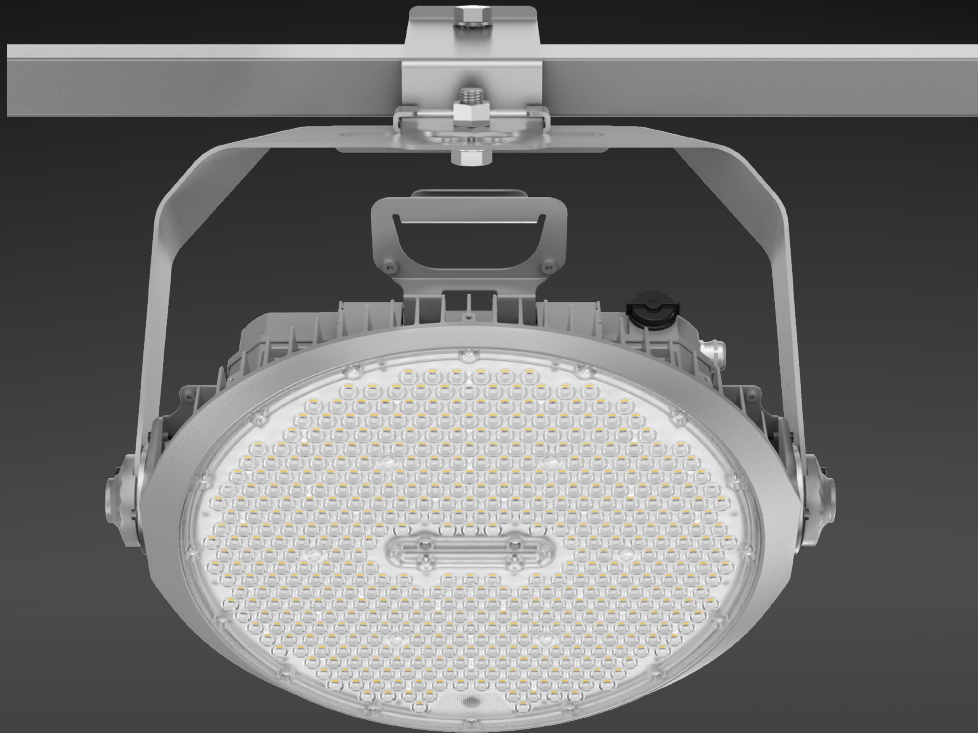

HIGH BAY MOUNTING

The Titan series offers flexible mounting solutions for diverse installations going beyond a single-use category. These options allow the series to be deployed across a wide range of project types, including high bay mounting.

SECURITY AREAS

Premium, heavy-duty sports lighting solution designed for very high lumen output, long-distance illumination, and strong durability, built for areas where proper lighting is critical. Designed with narrow beam options for long throw distances and optional optics for precision control, it suits a variety of outdoor environments including high-security areas such as airports and runways, placing Titan in the high-performance class.

COASTAL ENVIRONMENTS

1000-hour ASTM B117 salt spray rated for coastal durability, adaptable for high ceilings and security applications, and a seamless replacement for grey HID and Musco systems. Made from powder-coated, die-cast aluminum C4 corrosion-resistant, IP66 and IK08 rated, built to withstand harsh Canadian climates.