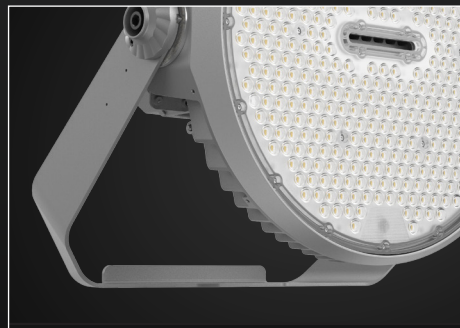

Yoke Mount Pre-installed
additional mounting available