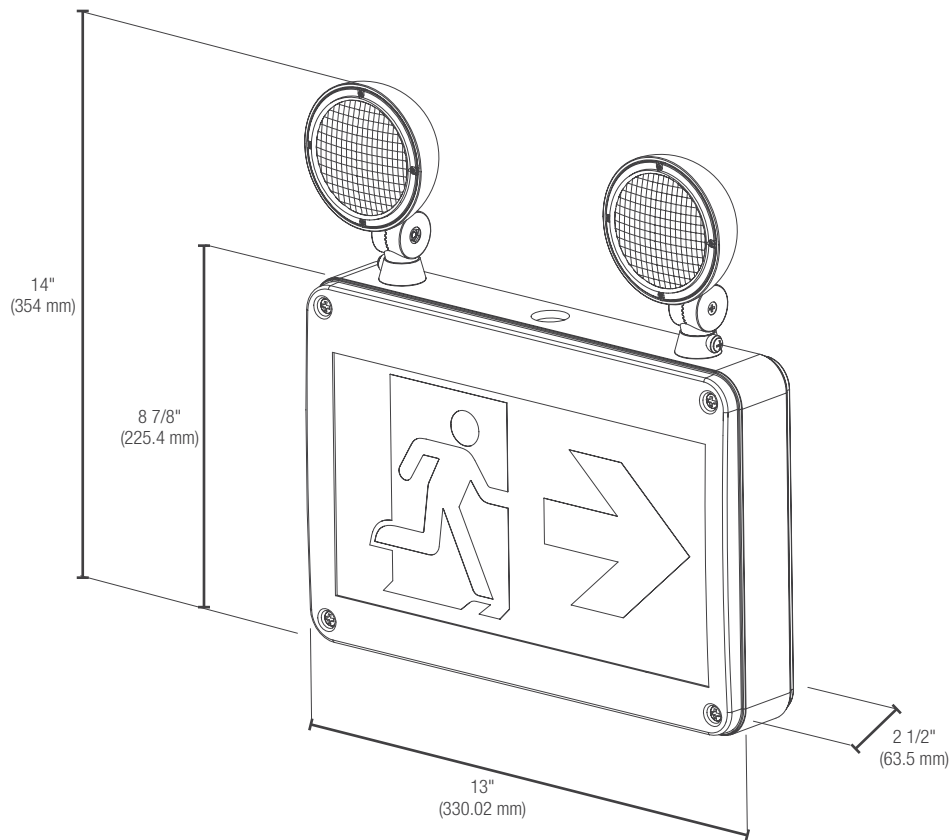

## WEATHERPROOF COMBO RUNNING MAN

The PRMW weatherproof Combo is a compact, durable solution designed for dependable performance in wet location environments. Its flame-retardant enclosure features smooth, modern lines, with flexible universal face configurations to suit any installation.

### FEATURES AND SPECIFICATIONS

- **Circuitry**
  - LED ultra bright light source
  - 120/347 VAC input
  - Maintenance free, 3.6V Ni-MH battery
  - Wet location
  - IP65
  - Cold Weather temperature: -25°C to +50°C
- **Mechanical**
  - High impact thermoplastic construction
  - Universal faces
  - Ceiling mount, Wall mount, End mount
  - Fully adjustable, LED heads are standard
- **Approvals**
  - cUL

### OVERVIEW

Light source	LED
Input voltage (V AC)	120/347
Duration	120 mins
Lumens	260 lumens total

**TECHNICAL SPECIFICATION TABLE**

Order Code	Series	Nbr of Face	Nbr of Heads	Lamp (W)	Light Source	Input Volts (V AC)	Colour	Option
70678	PRMWOWH-CW	Universal	2	1	LED	120/347	White	Cold Weather

**SPACING GUIDE**

Mounting height (ft)	Spacing center to center (ft)
8	32
10	31
15	25

**DIMENSIONS**

**CONFIGURATIONS**

Comes standard with three pictogram legends for direction selection.

Data is based upon tests performed in a controlled environment. Actual performance can vary depending on operating conditions. All products are subject to change or may be discontinued any time without notice. Please contact your Stanpro customer service representative to confirm inventory levels at time of order.